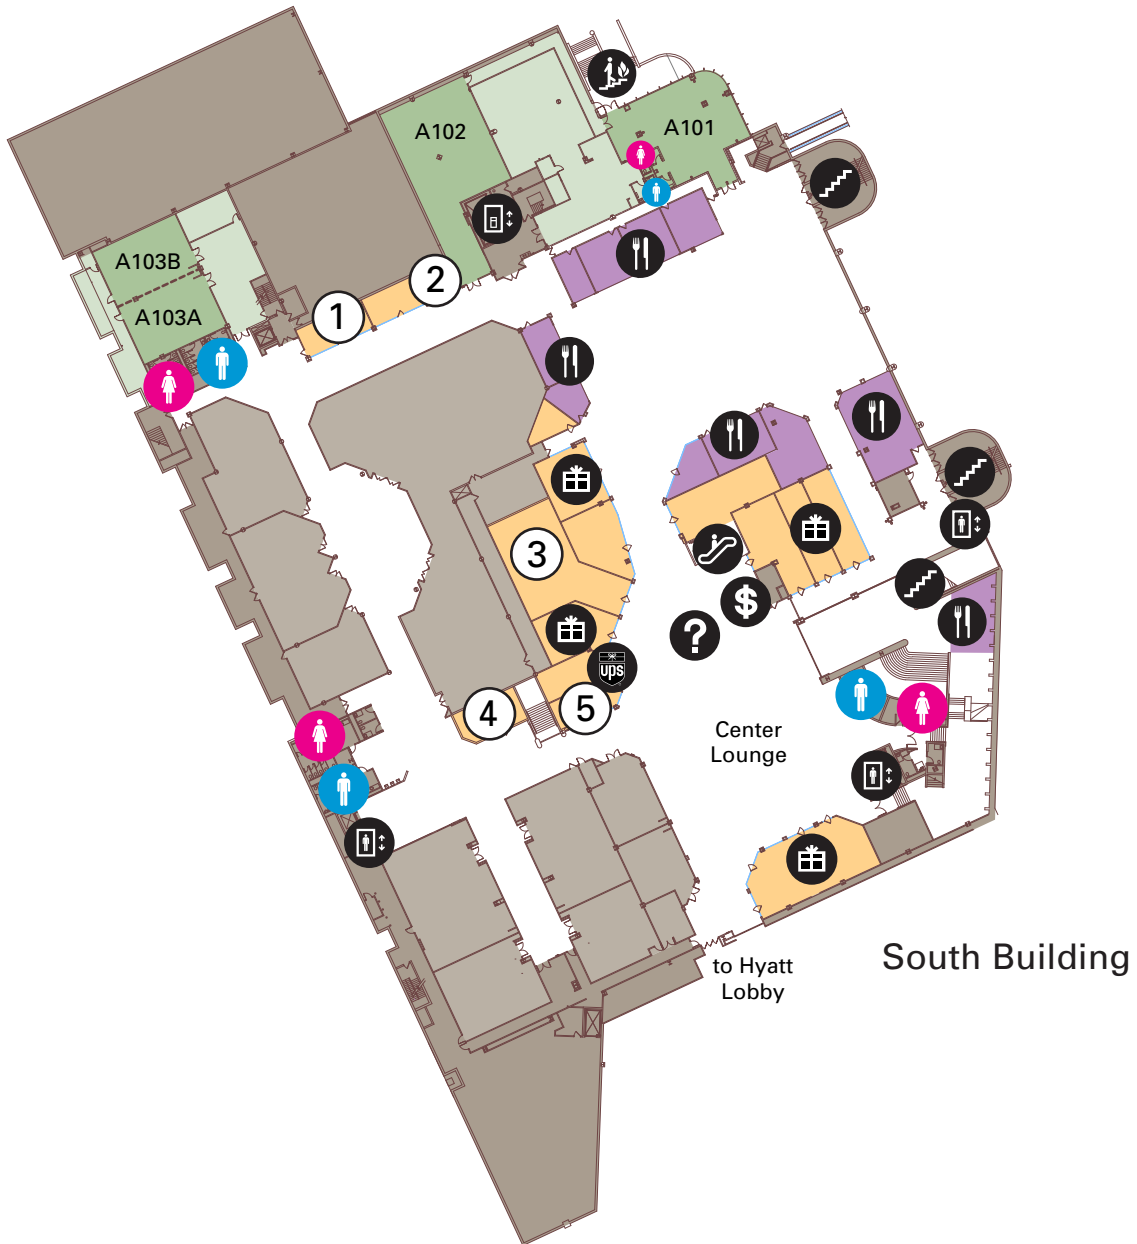

< North

MAP KEY

- | | | | | | |
|--|--------------------|---|------------------|---|---------------------------|
|  | Women's Restroom |  | Freight Elevator |  | Event Services |
|  | Men's Restroom |  | Shops |  | Box Office |
|  | Escalator |  | Food |  | A.C.T. |
|  | Stairs |  | Business Center |  | Markey's Rental & Staging |
|  | Passenger Elevator |  | ATM | | |
|  | Fire Exit |  | Info Booth | | |