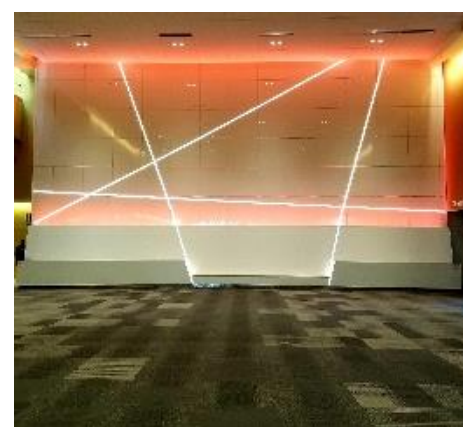

NODE WALL COLOR OPTIONS

Our concourse is equipped with three Node Walls illuminated with LED lighting.

- This is a great opportunity to brand your event in a public place in the Greater Columbus Convention Center.
- One standard set is included with your license agreement

ORANGE