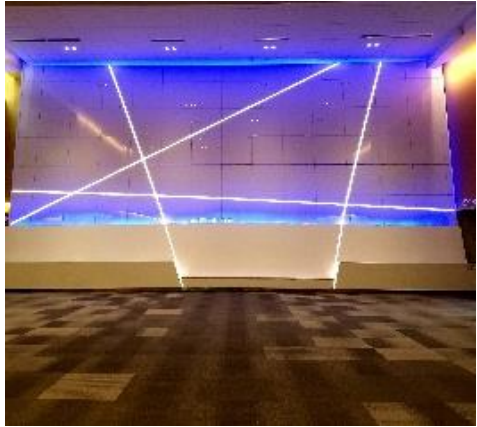

SHORT NORTH & UNION STATION BALLROOM FIN LIGHT OPTIONS

Our Union Station Ballroom & Short North Ballroom are equipped with LED lighting, along with LED color fin lighting.

- With several thousand color combinations and shades, here is your chance to make your event stand out.
- All can be accessed with control panels and dimming systems.
- One standard set is included with your contract.
- Should you require special lighting color combinations outside our standard sets, please contact your Event Manager.

NODE WALL COLOR OPTIONS

Our concourse is equipped with three Node Walls illuminated with LED lighting.

- This is a great opportunity to brand your event in a public place in the Greater Columbus Convention Center.
- One standard set is included with your license agreement